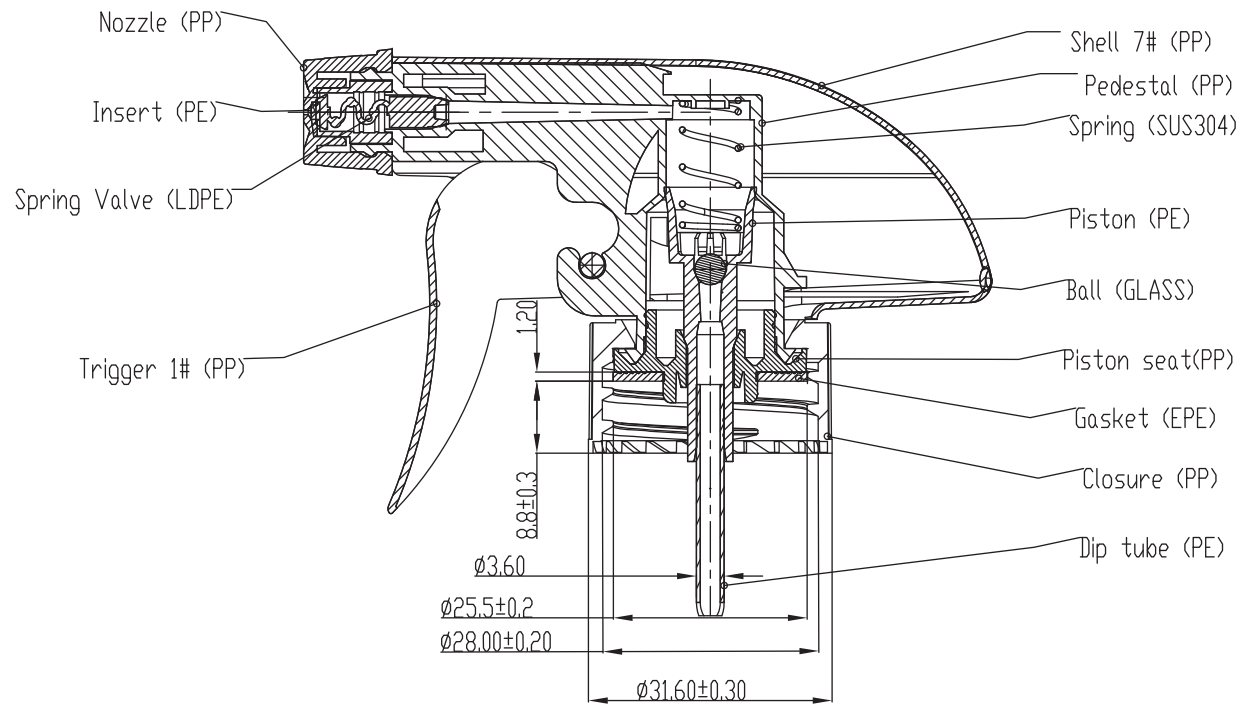

104359

28-400 White 2-Finger Trigger Sprayer
 K.G. International - sales@kgint.com - +1 305 499-9816

TOLERANCE			
0mm-15mm	±0.05	±0.10	±0.50
15mm-30mm	±0.05	±0.15	±1.00
30mm-50mm	±0.10	±0.20	±1.50
50mm-99mm	±0.15	±0.30	±2.00
ABOVE 99mm	±0.20	±0.40	±2.50
CENTER	±0.10	±0.50	±1.00
ANGLER	±0.25°	±0.50°	±2.00°